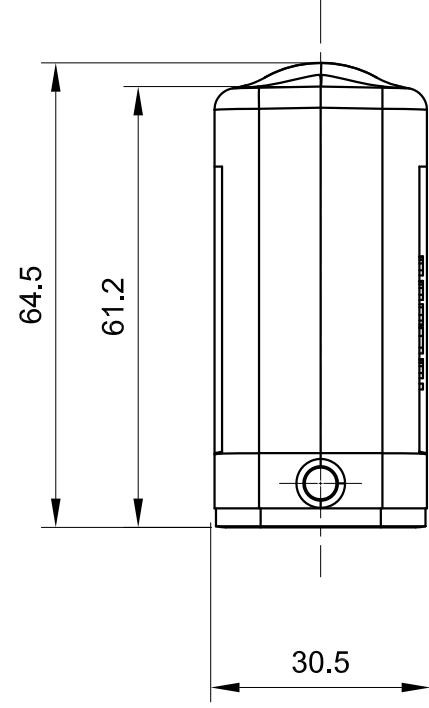

1 2 3 4 5 6

A

B

C

D

A

B

C

D

 InKonn (Suzhou) Electric Technology Co.,Ltd.	 All Dimensions in mm Original Size DIN A4	Date 2021-05-10	Drawing No. TC6308275	Rev. A00	Scale 1:1
	Type Name HA10-SE-DB-M20	Part No. 10 01 010 0101	Created by Shuxu Huang	Checked by Yiyi Luo	Page 1/1

1 2 3 4 5 6