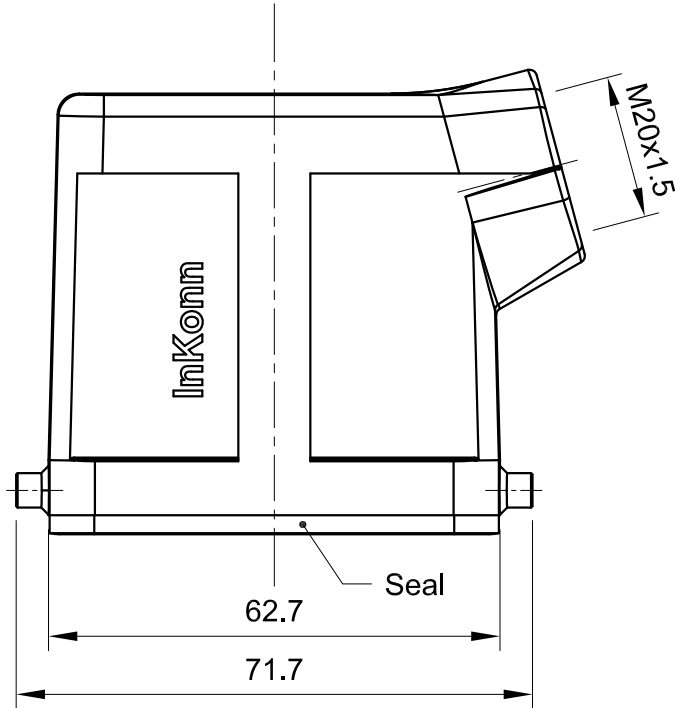

1 2 3 4 5 6

A

B

C

D

A

B

C

D

 InKonn (Suzhou) Electric Technology Co.,Ltd.	 All Dimensions in mm Original Size DIN A4	Date 2021-05-10	Drawing No. TC6308275	Rev. A00	Scale 1:1
	Type Name HA10-SE-DB-M20	Part No. 10 01 010 0101	Created by Shuxu Huang	Checked by Yiyi Luo	Page 1/1

1 2 3 4 5 6